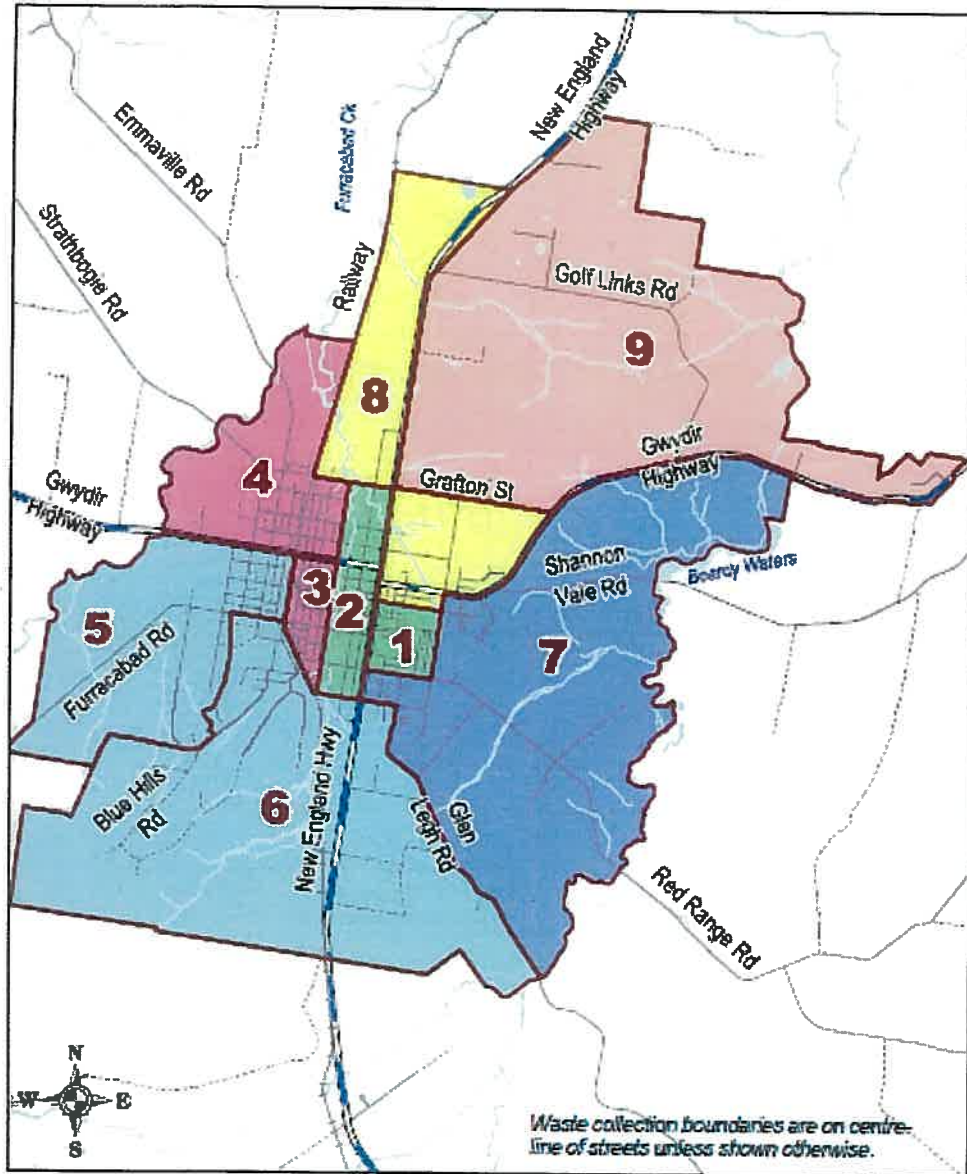

# 2021 Waste Collection Schedule

An asterix (\*) indicates recycling collection day. Waste collections will continue as normal on public holidays. Although, this schedule is subject to alteration, any such changes will be advertised within the local media and Council website.

# GLEN INNES WASTE COLLECTION AREAS

Waste collection boundaries are on centre-line of streets unless shown otherwise.

| AREA                | COLLECTION DAY |
|---------------------|----------------|
| 9, Emm., Deep.....  | Monday         |
| 1 & 2.....          | Tuesday        |
| 3 & 4.....          | Wednesday      |
| 5 & 6, Glencoe..... | Thursday       |
| 7 & 8.....          | Friday         |