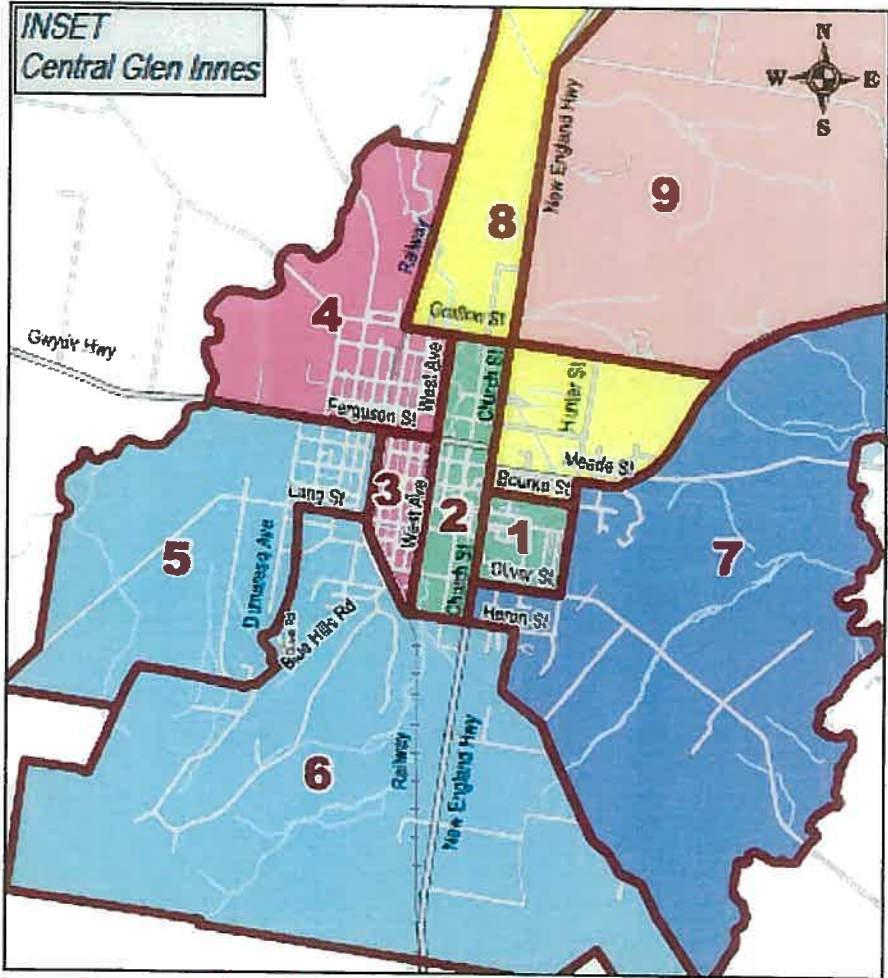

# 2021 Waste Collection Schedule

An asterix (\*) indicates recycling collection day. Waste collections will continue as normal on public holidays. Although, this schedule is subject to alteration, any such changes will be advertised within the local media and Council website.

# GLEN INNES WASTE COLLECTION AREAS

Waste collection boundaries are on centre-line of streets unless shown otherwise.

| AREA                | COLLECTION DAY |
|---------------------|----------------|
| 9, Emm., Deep.....  | Monday         |
| 1 & 2.....          | Tuesday        |
| 3 & 4.....          | Wednesday      |
| 5 & 6, Glencoe..... | Thursday       |
| 7 & 8.....          | Friday         |