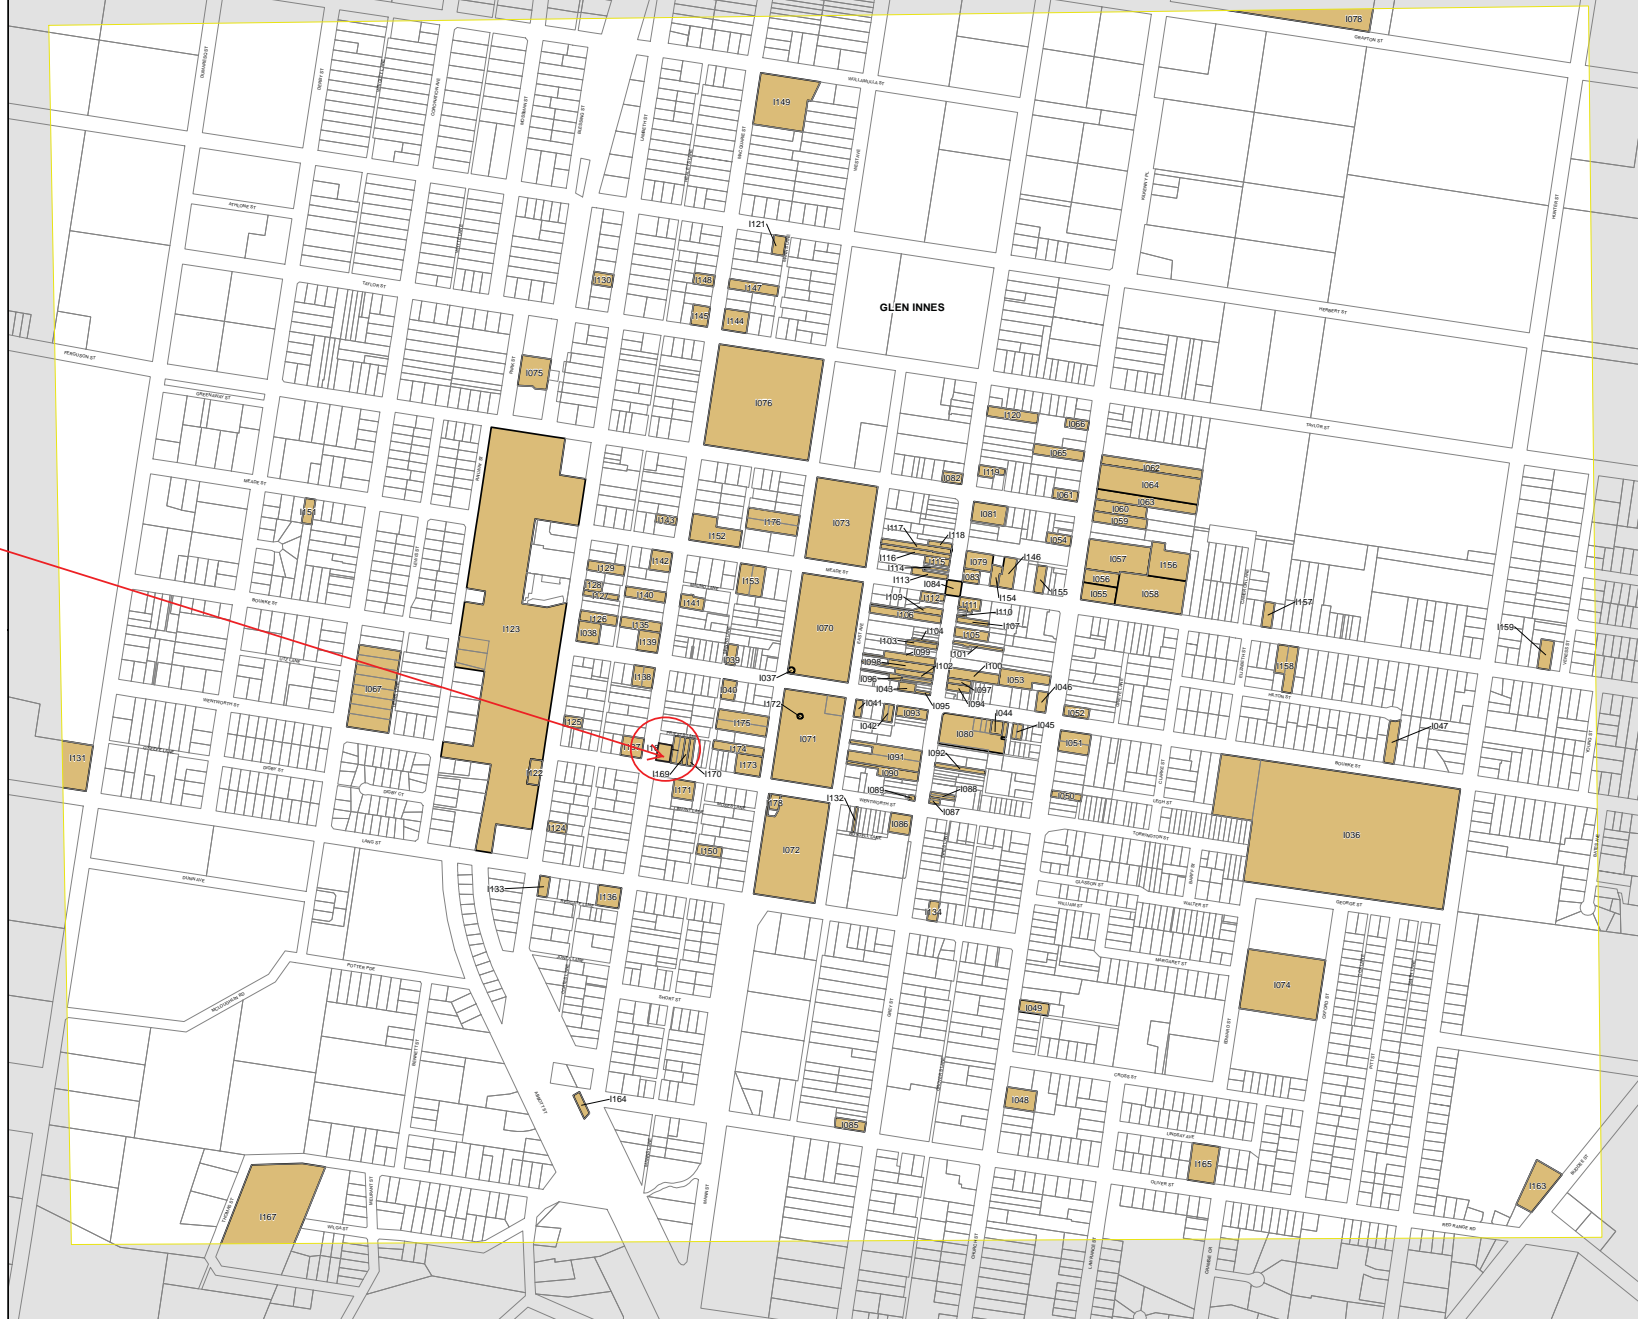

**Glen Innes
Severn Local
Environmental
Plan 2012**

**Heritage Map -
Sheet HER_003AA**

Heritage

- Conservation Area - General
- Aboriginal Object
- Item - Archaeological
- Item - General

Cadastral

- Base Data 1/5/2012 ©
- Land and Property Information (LPI)

Former Queenswood
Grammar School located
at 82 Wentworth Street to
be included as a General
Item in Schedule 5 of the
LEP).

PROPOSED

Projection: GDA 1994
MGA Zone 56

Scale: 1:10000 @ A3