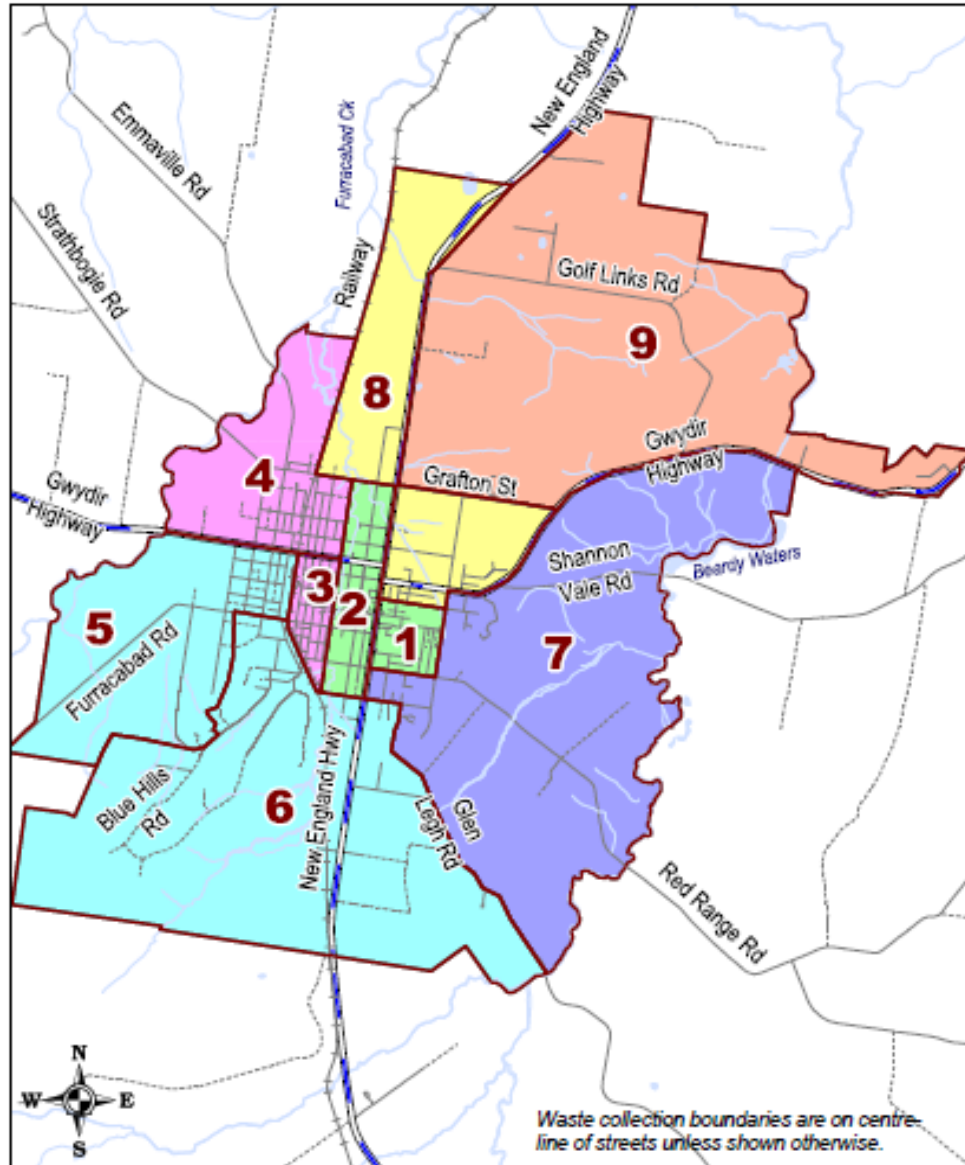

GLEN INNES WASTE COLLECTION AREAS

AREA	COLLECTION DAY
9, Emm., Deep.....	Monday
1 & 2.....	Tuesday
3 & 4.....	Wednesday
5 & 6, Glencoe.....	Thursday
7 & 8.....	Friday

Garbage collection is **WEEKLY**
 Recycling collection is **FORTNIGHTLY**
 (monthly for Glencoe)