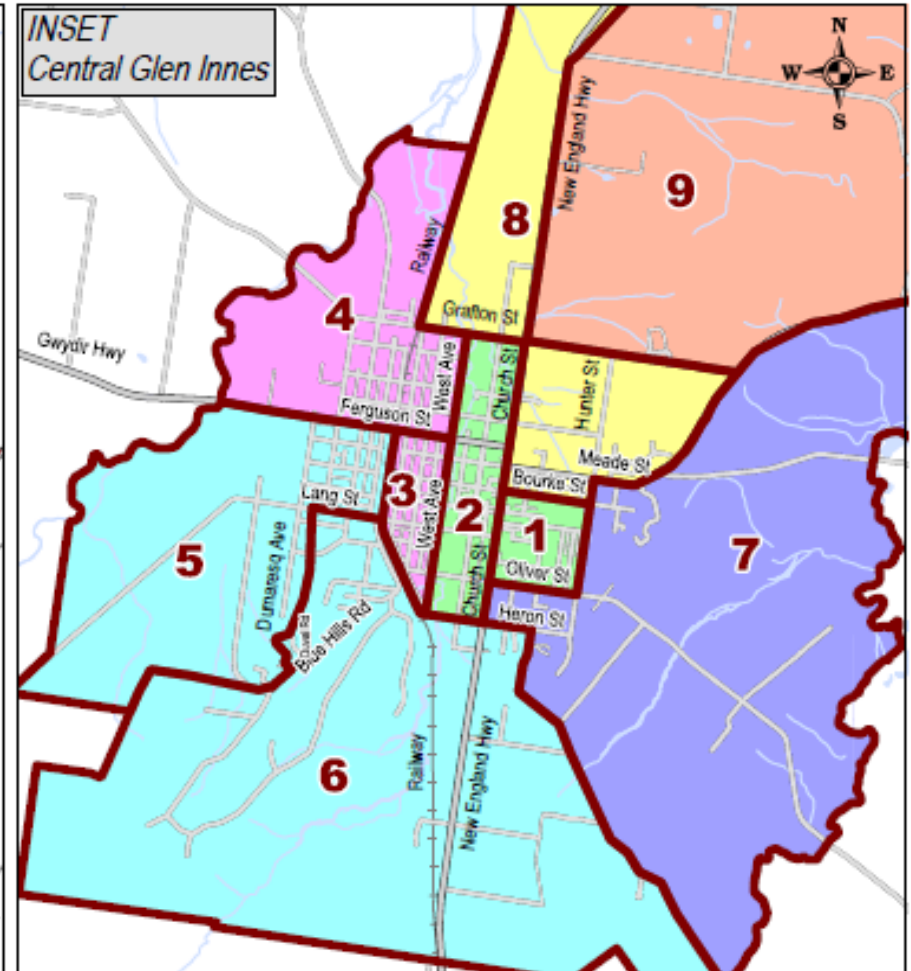

GLEN INNES WASTE COLLECTION AREAS

AREA	COLLECTION DAY
9, Emm., Deep.....	Monday
1 & 2.....	Tuesday
3 & 4.....	Wednesday
5 & 6, Glencoe.....	Thursday
7 & 8.....	Friday

Garbage collection is **WEEKLY**
 Recycling collection is **FORTNIGHTLY**
 (monthly for Glencoe)